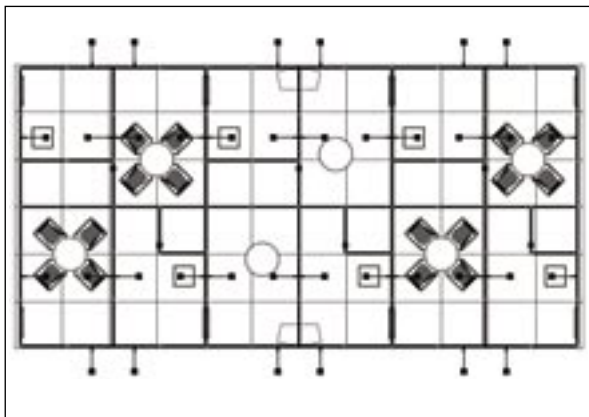

**.FUNCTION
& FORM - THAT'S
OCTANORM.**

BOOTH SIZE 4x3 M/12 M²
STANDGRÖSSE 4x3 M/12 M²

OCTAQUICK Q 110/Q 115
OCTAQUICK Q 110/Q 115

OCTAQUICK Q 321
OCTAQUICK Q 321

OCTACOUNTER Q 400
OCTACOUNTER Q 400