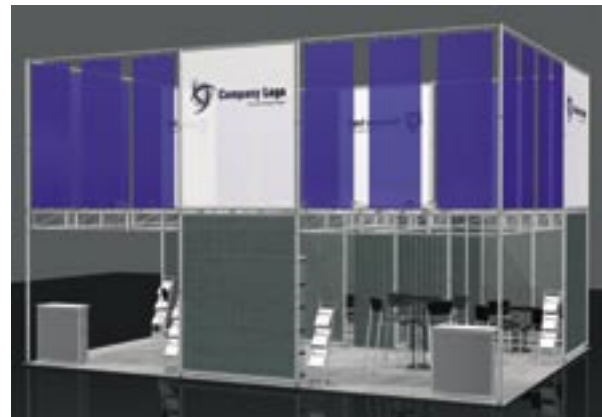

**.FUNCTION
& FORM - THAT'S
OCTANORM.**

BOOTH SIZE 8x6 M/48 M²
STANDGRÖSSE 8x6 M/48 M²

OCTAQUICK Q 100/Q 105
OCTAQUICK Q 100/Q 105

OCTAQUICK Q 130/Q 250
OCTAQUICK Q 130/Q 250

OCTACOUNTER Q 400
OCTACOUNTER Q 400