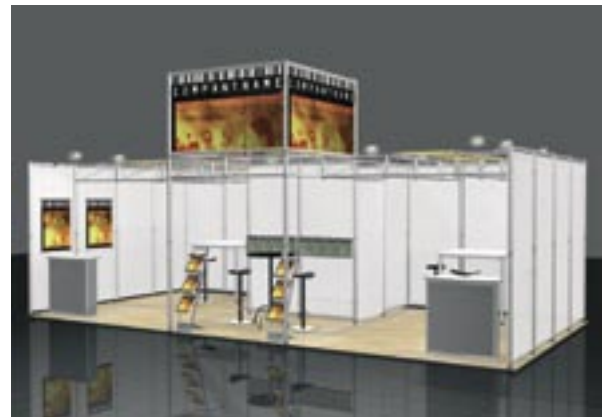

**.FUNCTION
& FORM - THAT'S
OCTANORM.**

BOOTH SIZE 8x4 M/32 M²
STANDGRÖSSE 8x4 M/32 M²

OCTAQUICK Q 100/Q 105
OCTAQUICK Q 100/Q 105

OCTAQUICK Q 205
OCTAQUICK Q 205

OCTACOUNTER Q 400
OCTACOUNTER Q 400