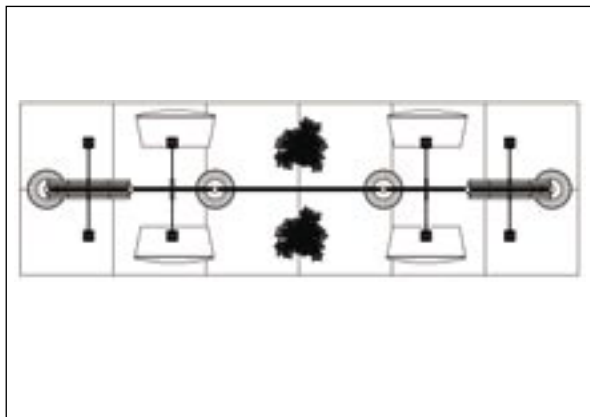

**.FUNCTION
& FORM - THAT'S
OCTANORM.**

BOOTH SIZE 5.5x2 M/11 M²
STANDGRÖSSE 5,5x2 M/11 M²

OCTAQUICK Q 110/Q 115
OCTAQUICK Q 110/Q 115

OCTAQUICK Q 81
OCTAQUICK Q 81

OCTACOUNTER Q 400/Q 440
OCTACOUNTER Q 400/Q 440