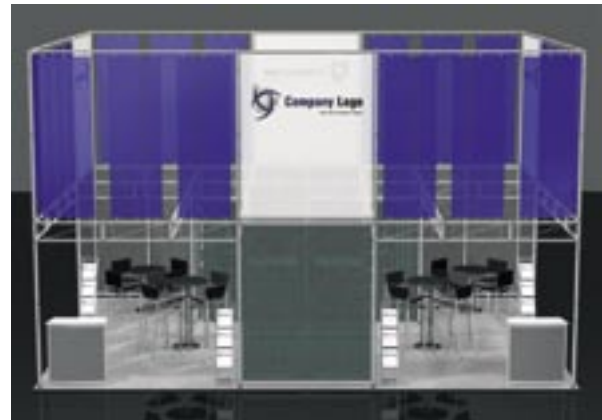

**.FUNCTION
& FORM - THAT'S
OCTANORM.**

BOOTH SIZE 8x6 M/48 M²
STANDGRÖSSE 8x6 M/48 M²

OCTAQUICK Q 100/Q 105
OCTAQUICK Q 100/Q 105

OCTAQUICK Q 130/Q 250
OCTAQUICK Q 130/Q 250

OCTACOUNTER Q 400
OCTACOUNTER Q 400