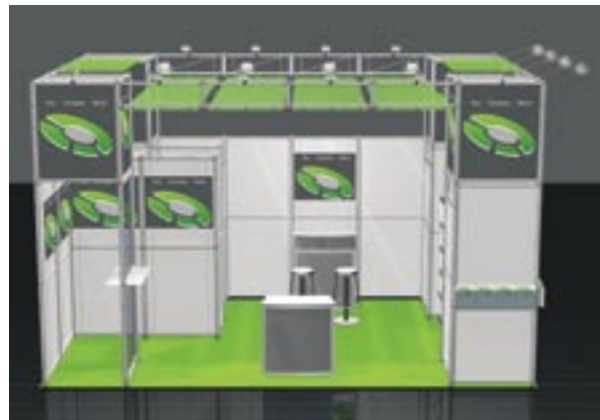

**.FUNCTION  
& FORM - THAT'S  
OCTANORM.**

**BOOTH SIZE** 5.5x2 M/11 M<sup>2</sup>  
**STANDGRÖSSE** 5,5x2 M/11 M<sup>2</sup>

**OCTAQUICK** Q 110/Q 115  
**OCTAQUICK** Q 110/Q 115

**OCTAQUICK** Q 81  
**OCTAQUICK** Q 81

**OCTACOUNTER** Q 400/Q 440  
**OCTACOUNTER** Q 400/Q 440

**BOOTH SIZE** 6x4 M/24 M<sup>2</sup>  
**STANDGRÖSSE** 6x4 M/24 M<sup>2</sup>

**OCTAQUICK** Q 100/Q 105  
**OCTAQUICK** Q 100/Q 105

**OCTAQUICK** Q 315  
**OCTAQUICK** Q 315

**OCTACOUNTER** Q 400  
**OCTACOUNTER** Q 400

- OCTAQUICK  
CONCEPTUAL  
EXAMPLES.
- OCTAQUICK  
STANDBEISPIELE.

EDITION NO. 1

exhibition systems  
interior design systems  
presentation systems  
cleanroom systems  
software and service