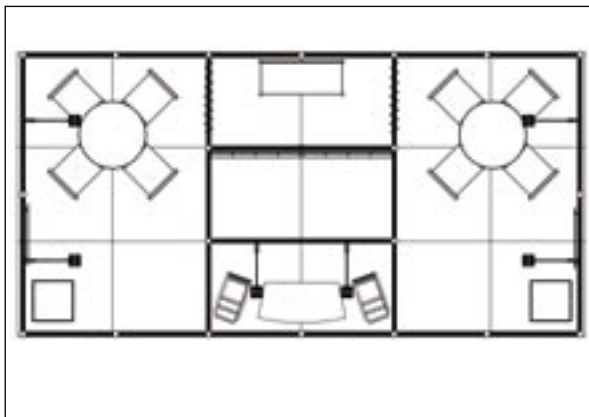

**.FUNCTION
& FORM - THAT'S
OCTANORM.**

BOOTH SIZE   6x3 M/18 M²
STANDGRÖSSE   6x3 M/18 M²

OCTAQUICK   Q 100/Q 105
OCTAQUICK   Q 100/Q 105

OCTAQUICK   Q 205
OCTAQUICK   Q 205

OCTACOUNTER   Q 400
OCTACOUNTER   Q 400