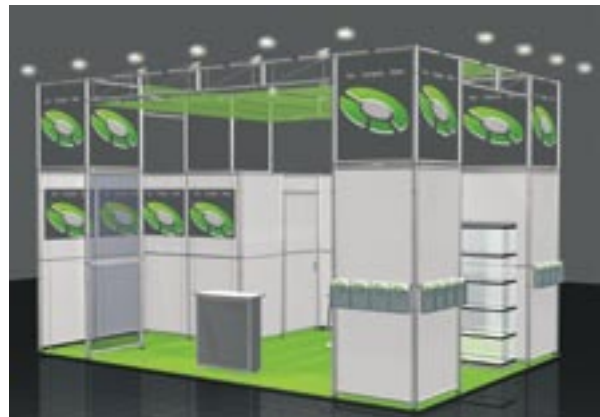

**.FUNCTION  
& FORM - THAT'S  
OCTANORM.**

**BOOTH SIZE** 5.5x2 M/11 M<sup>2</sup>  
**STANDGRÖSSE** 5,5x2 M/11 M<sup>2</sup>

**OCTAQUICK** Q 110/Q 115  
**OCTAQUICK** Q 110/Q 115

**OCTAQUICK** Q 81  
**OCTAQUICK** Q 81

**OCTACOUNTER** Q 400/Q 440  
**OCTACOUNTER** Q 400/Q 440

**BOOTH SIZE** 6x4 M/24 M<sup>2</sup>  
**STANDGRÖSSE** 6x4 M/24 M<sup>2</sup>

**OCTAQUICK** Q 100/Q 105  
**OCTAQUICK** Q 100/Q 105

**OCTAQUICK** Q 315  
**OCTAQUICK** Q 315

**OCTACOUNTER** Q 400  
**OCTACOUNTER** Q 400

- OCTAQUICK  
CONCEPTUAL  
EXAMPLES.
- OCTAQUICK  
STANDBEISPIELE.

EDITION NO. 1

exhibition systems  
interior design systems  
presentation systems  
cleanroom systems  
software and service