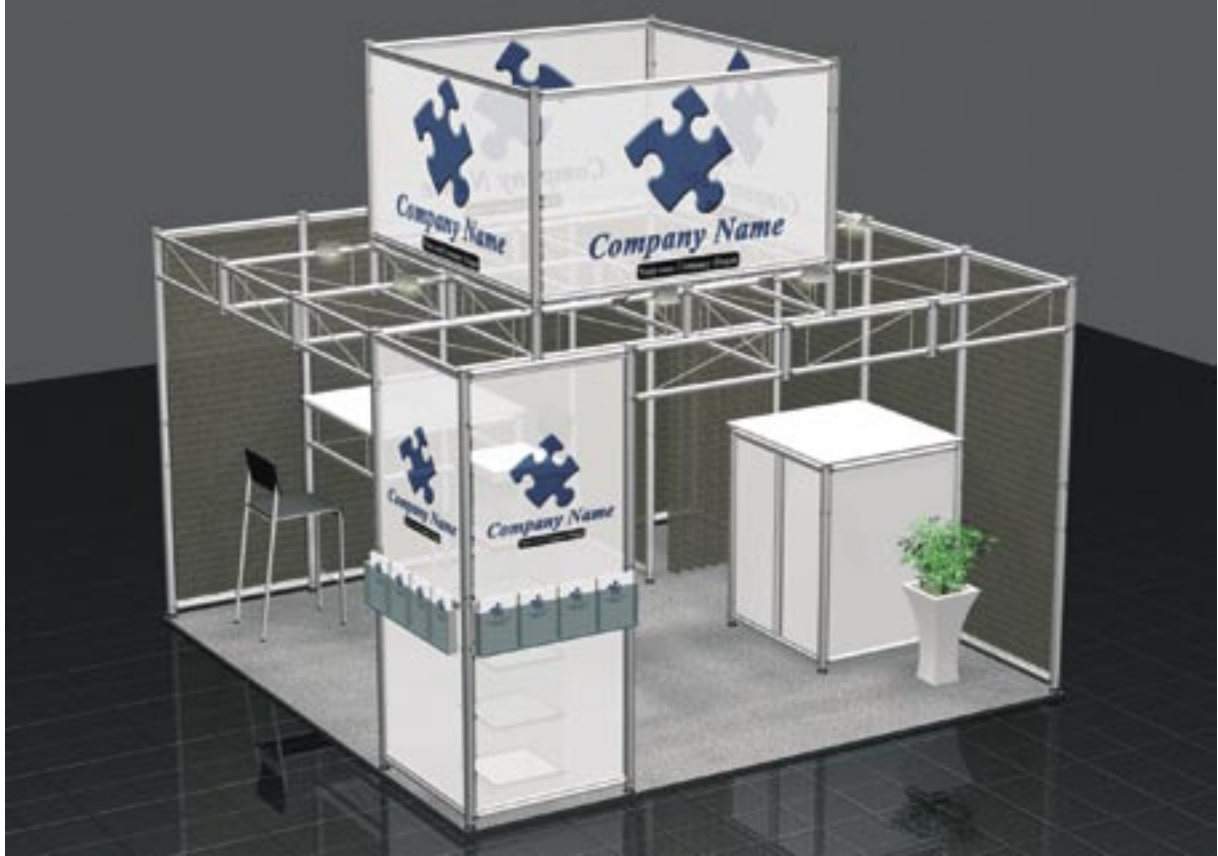

**.FUNCTION
& FORM - THAT'S
OCTANORM.**

BOOTH SIZE   4x4 M/16 M²
STANDGRÖSSE   4x4 M/16 M²

OCTAQUICK   Q 100/Q 105
OCTAQUICK   Q 100/Q 105

OCTAQUICK   Q 205
OCTAQUICK   Q 205

OCTAQUICK   Q 81
OCTAQUICK   Q 81