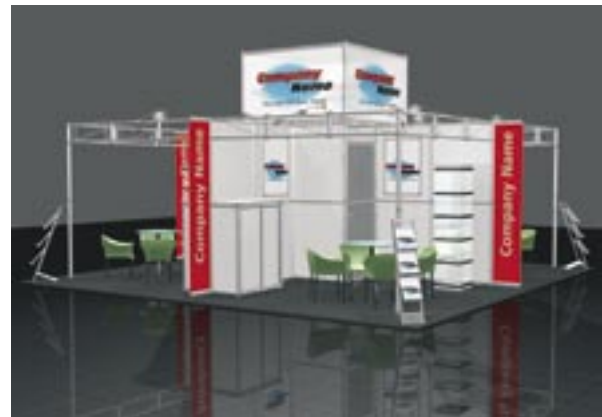

**.FUNCTION
& FORM - THAT'S
OCTANORM.**

BOOTH SIZE 6x6 M/36 M²
STANDGRÖSSE 6x6 M/36 M²

OCTAQUICK Q 100/Q 105
OCTAQUICK Q 100/Q 105

OCTAQUICK Q 205
OCTAQUICK Q 205

TRANSPARENTA T-5-1930
TRANSPARENTA T-5-1930